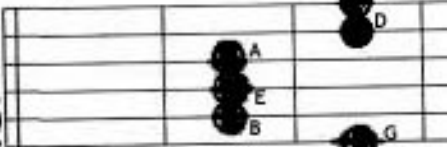

# Blues box #1 Key of E

E  
B  
G  
D  
A  
E

nut

3rd  
fret